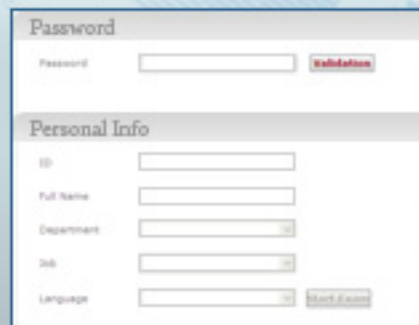

A **password generator** will be added to produce multiple one-time passwords.

A **personalized corporate screen** will be sent to examinees to verify their passwords and complete testing distantly.

» For more information please contact your local distributor or email us directly at [victoria@midot.com](mailto:victoria@midot.com)